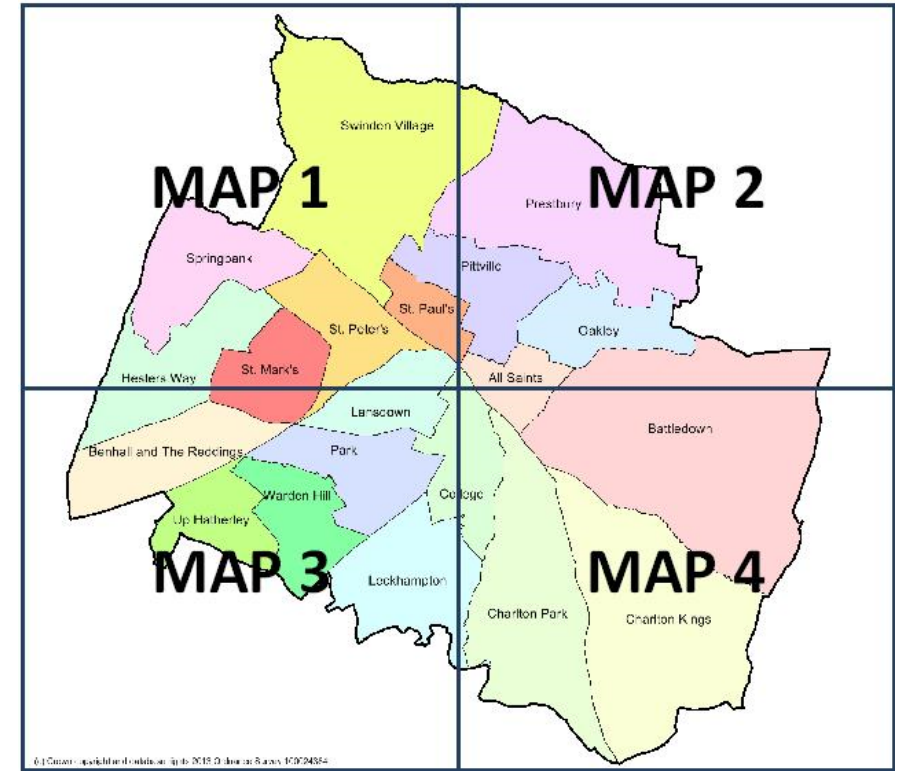

(c) Crown copyright and database rights 2013 Ordnance Survey 100024384

### EMPLOYMENT MAP 4

Refer to site proforma to view details of the sites coloured Red, Amber and Green (you will need the site reference no.)

Make comments online